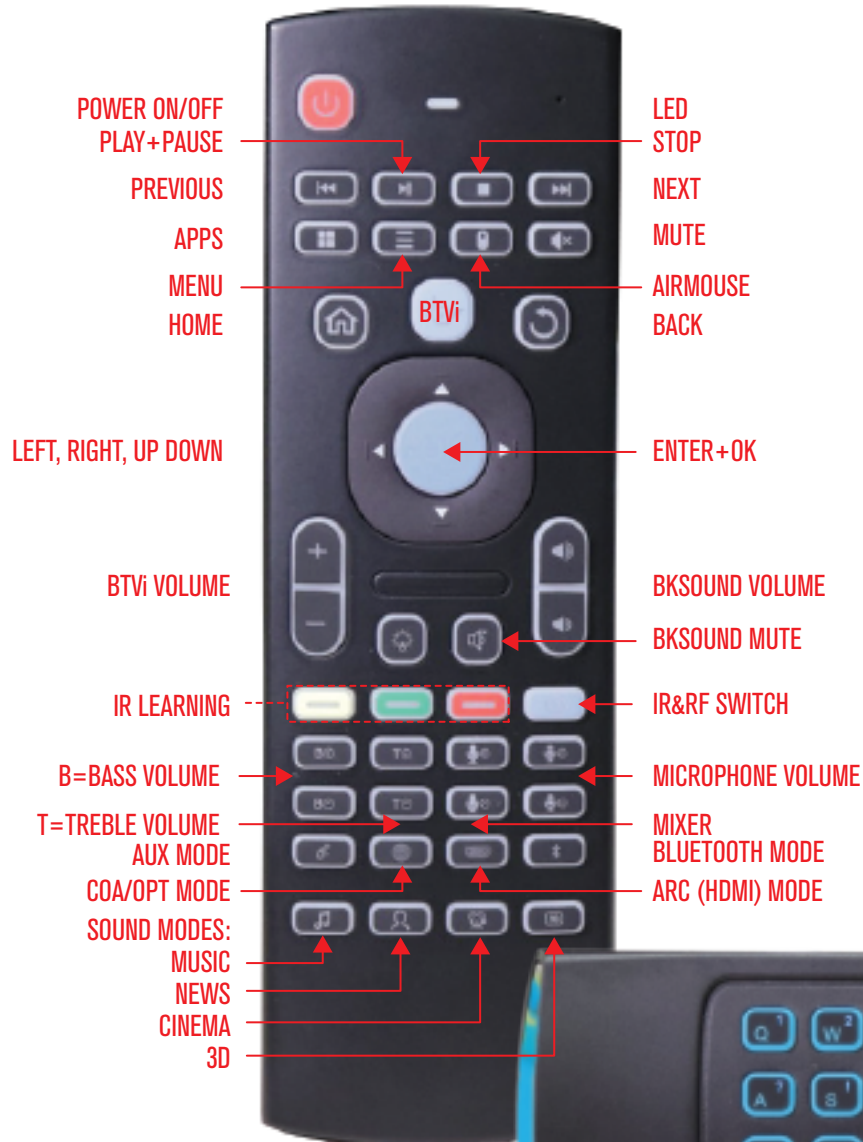

## AIRMOUSE-KEYBOARD REMOTE CONTROL

### TRANSMISSION AND CONTROL:

2.4G RF WIRELESS RADIO-FREQUENCY TECHNIQUE

KEY NUMBER: 81 KEYS

2.4G RF REMOTE CONTROL DISTANCE:  $\geq 10$  METER

2 AAA BATTERIES

TWO AAA\*2 BATTERIES

### LEARNING FROM OTHER DEVICES REMOTE CONTROL,

PLACE THE REMOTE HORIZONTALLY 4 INCHES FROM THE TOP OF THE BKEYMO2

TO PAIR FROM THE OTHER IR KEY FUNCTIONS,

PRESS AND HOLD ON ONE OF THE IR LEARNING KEYS TO ACTIVATE  
UNTIL THE LED INDICATOR FLASHES

FROM THE ORIGINAL DEVICES REMOTE CONTROL,

PRESS AND HOLD THE BUTTON YOU WANT LEARNED UNTIL THE LED LIGHT STOPS FLASHING  
REPEAT THE PROCEDURE